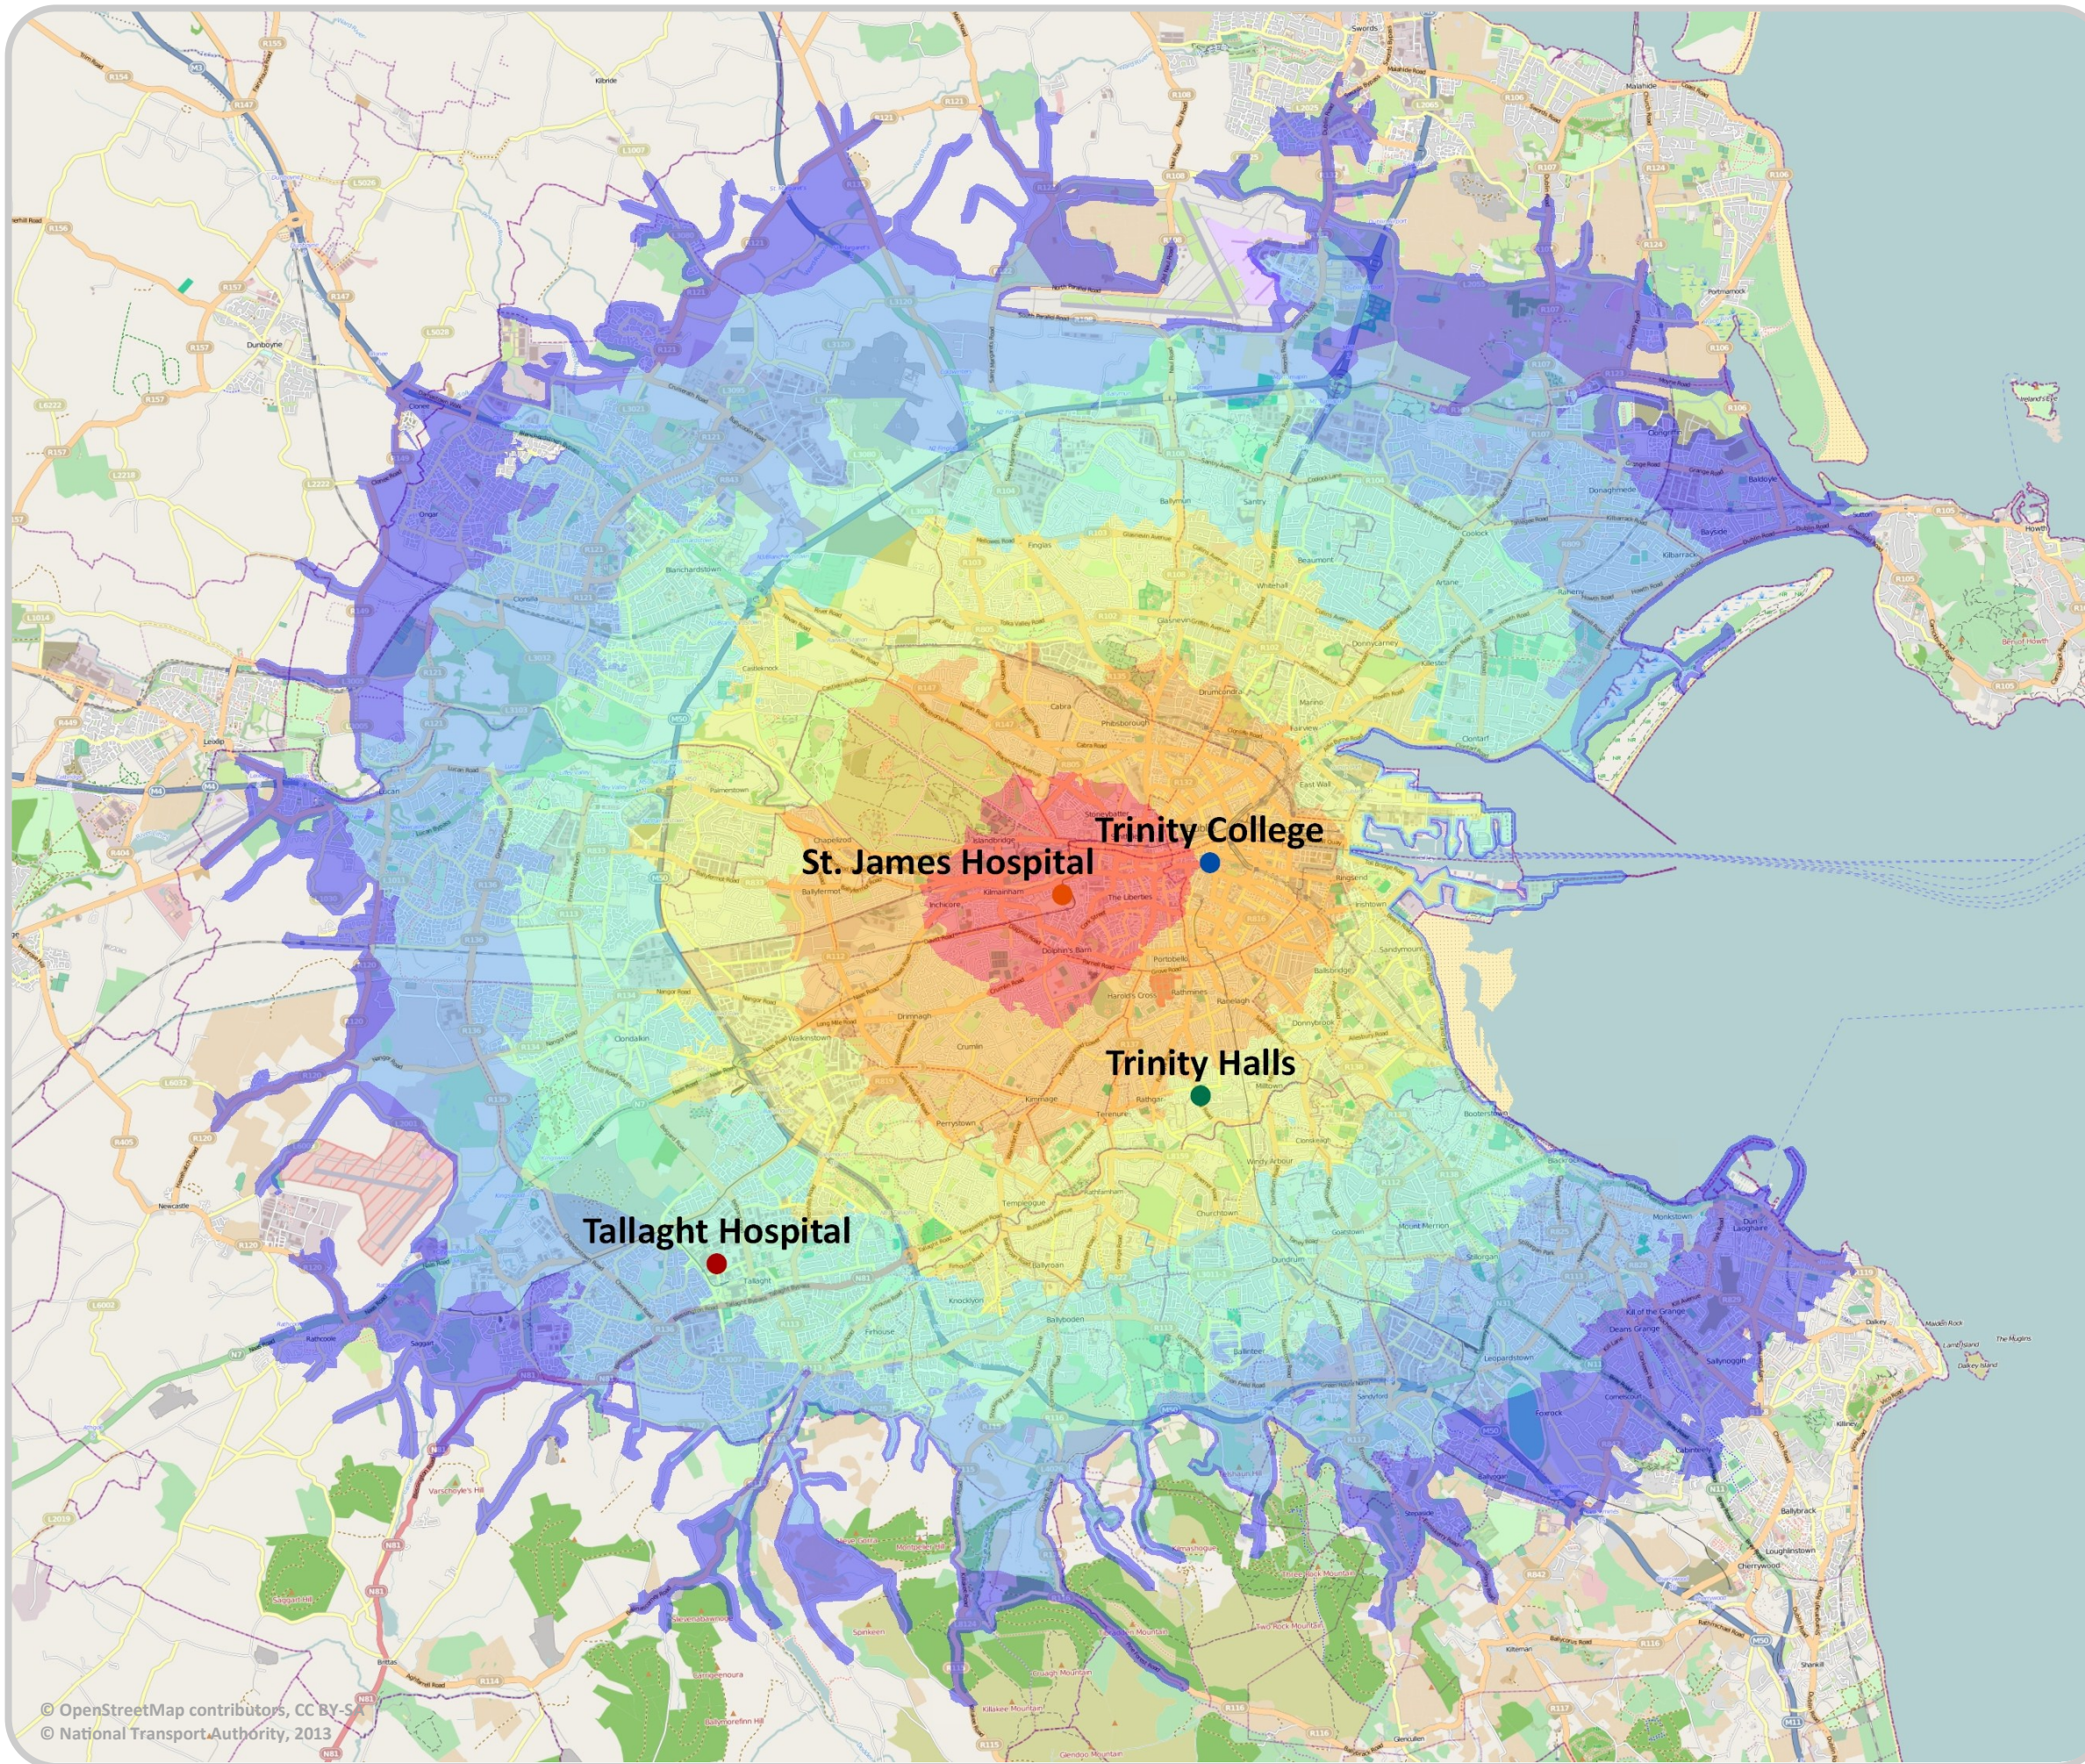

ST. JAMES'S HOSPITAL CYCLE TIMES